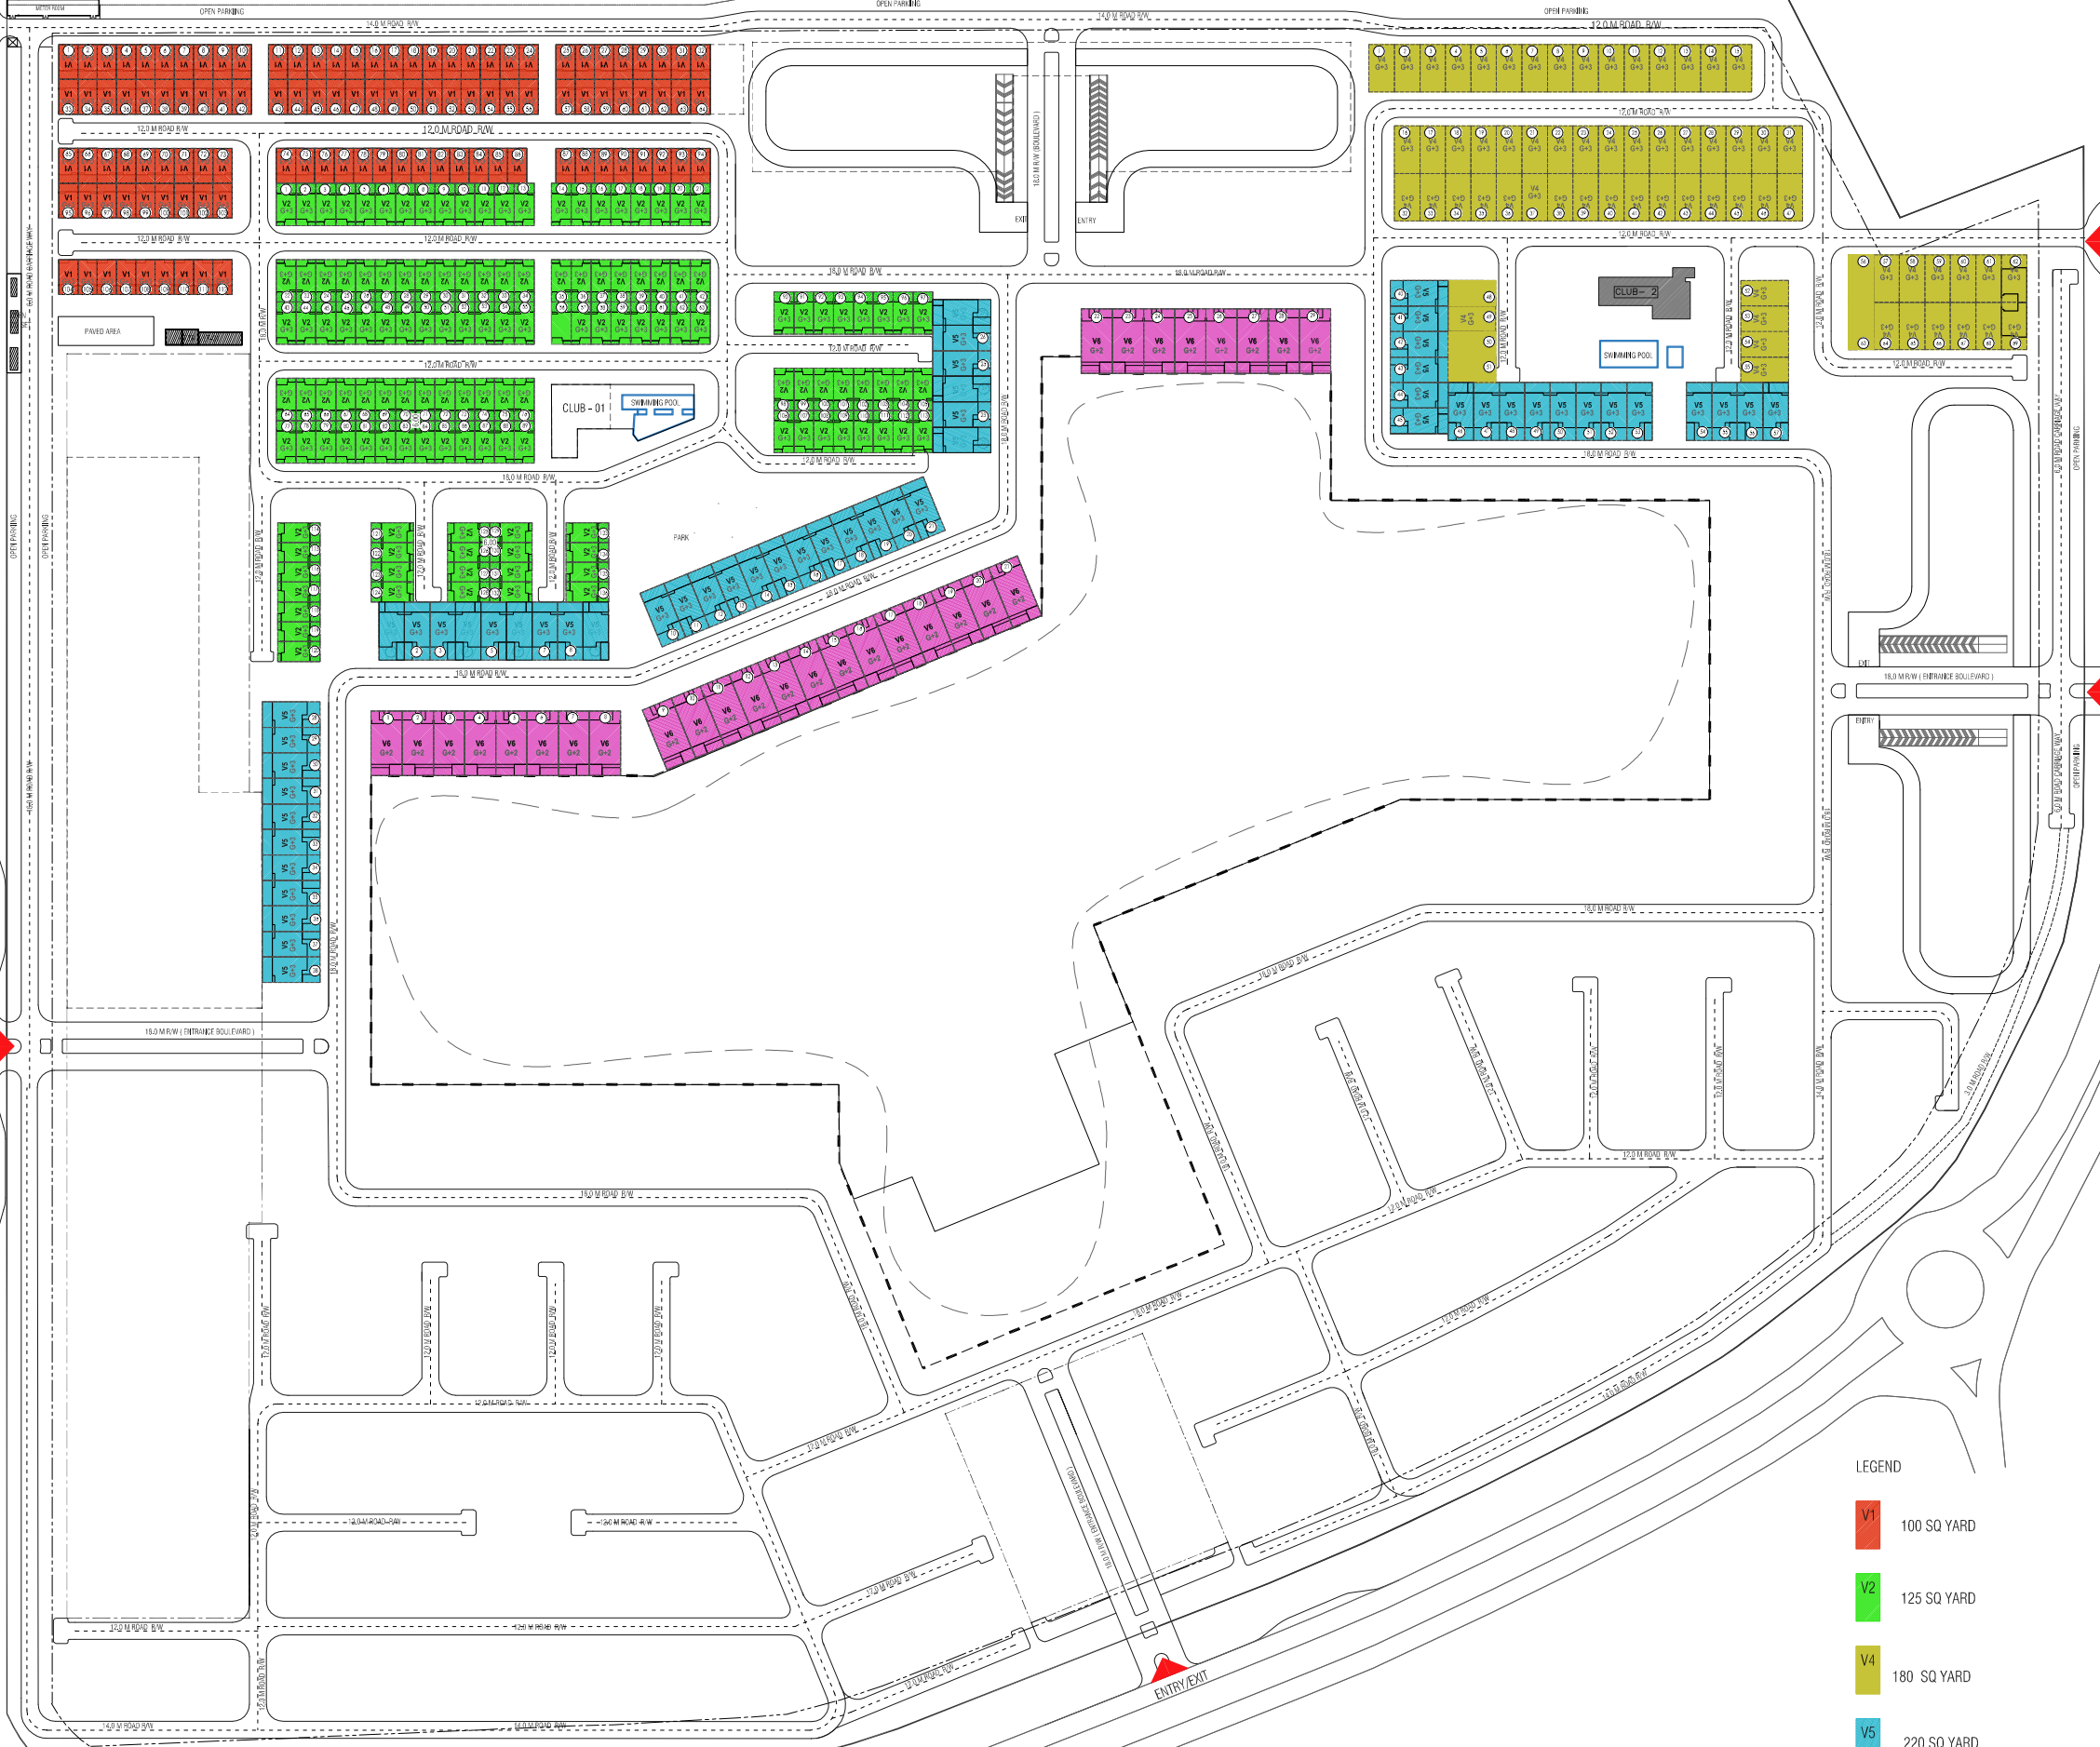

OTHER'S PROPERTY

ENTRY/EXIT

60M WIDE ROAD

ENTRY/EXIT

ENTRY/EXIT

ENTRY/EXIT

ENTRY/EXIT

LEGEND

- V1 100 SQ YARD
- V2 125 SQ YARD
- V4 180 SQ YARD
- V5 220 SQ YARD
- V6 300 SQ YARD

GODREJ GOLF LINKS