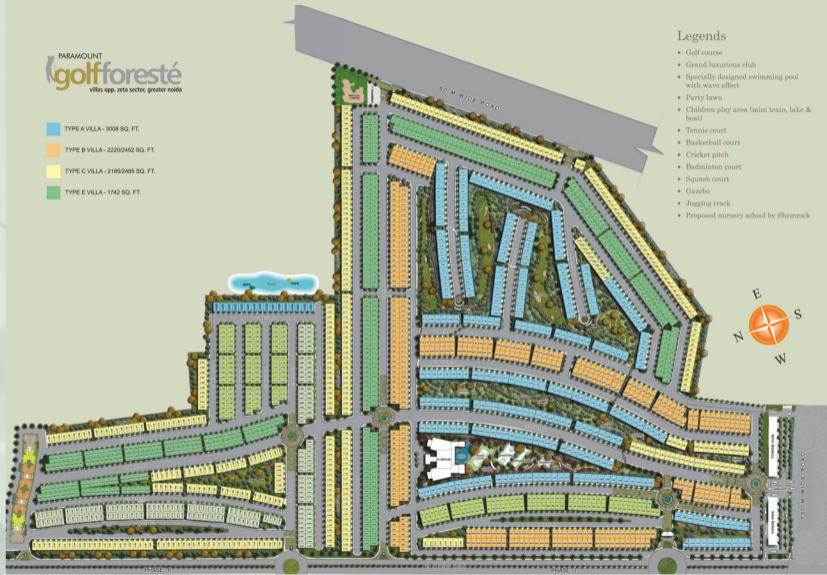

PARAMOUNT  
**golfforesté**  
 villas app. zeta sector, greater noia

- TYPE A VILLA - 3008 SQ. FT.
- TYPE B VILLA - 2220/2452 SQ. FT.
- TYPE C VILLA - 2185/2485 SQ. FT.
- TYPE E VILLA - 1742 SQ. FT.

Legends

- Golf course
- Grand luxurious club
- Specially designed swimming pool with wave effect
- Party lawn
- Children play area (mini train, lake & boat)
- Tennis court
- Basketball court
- Cricket pitch
- Badminton court
- Squash court
- Gazebo
- Jogging track
- Proposed nursery school by Shemrock

LANDSCAPE SECTION