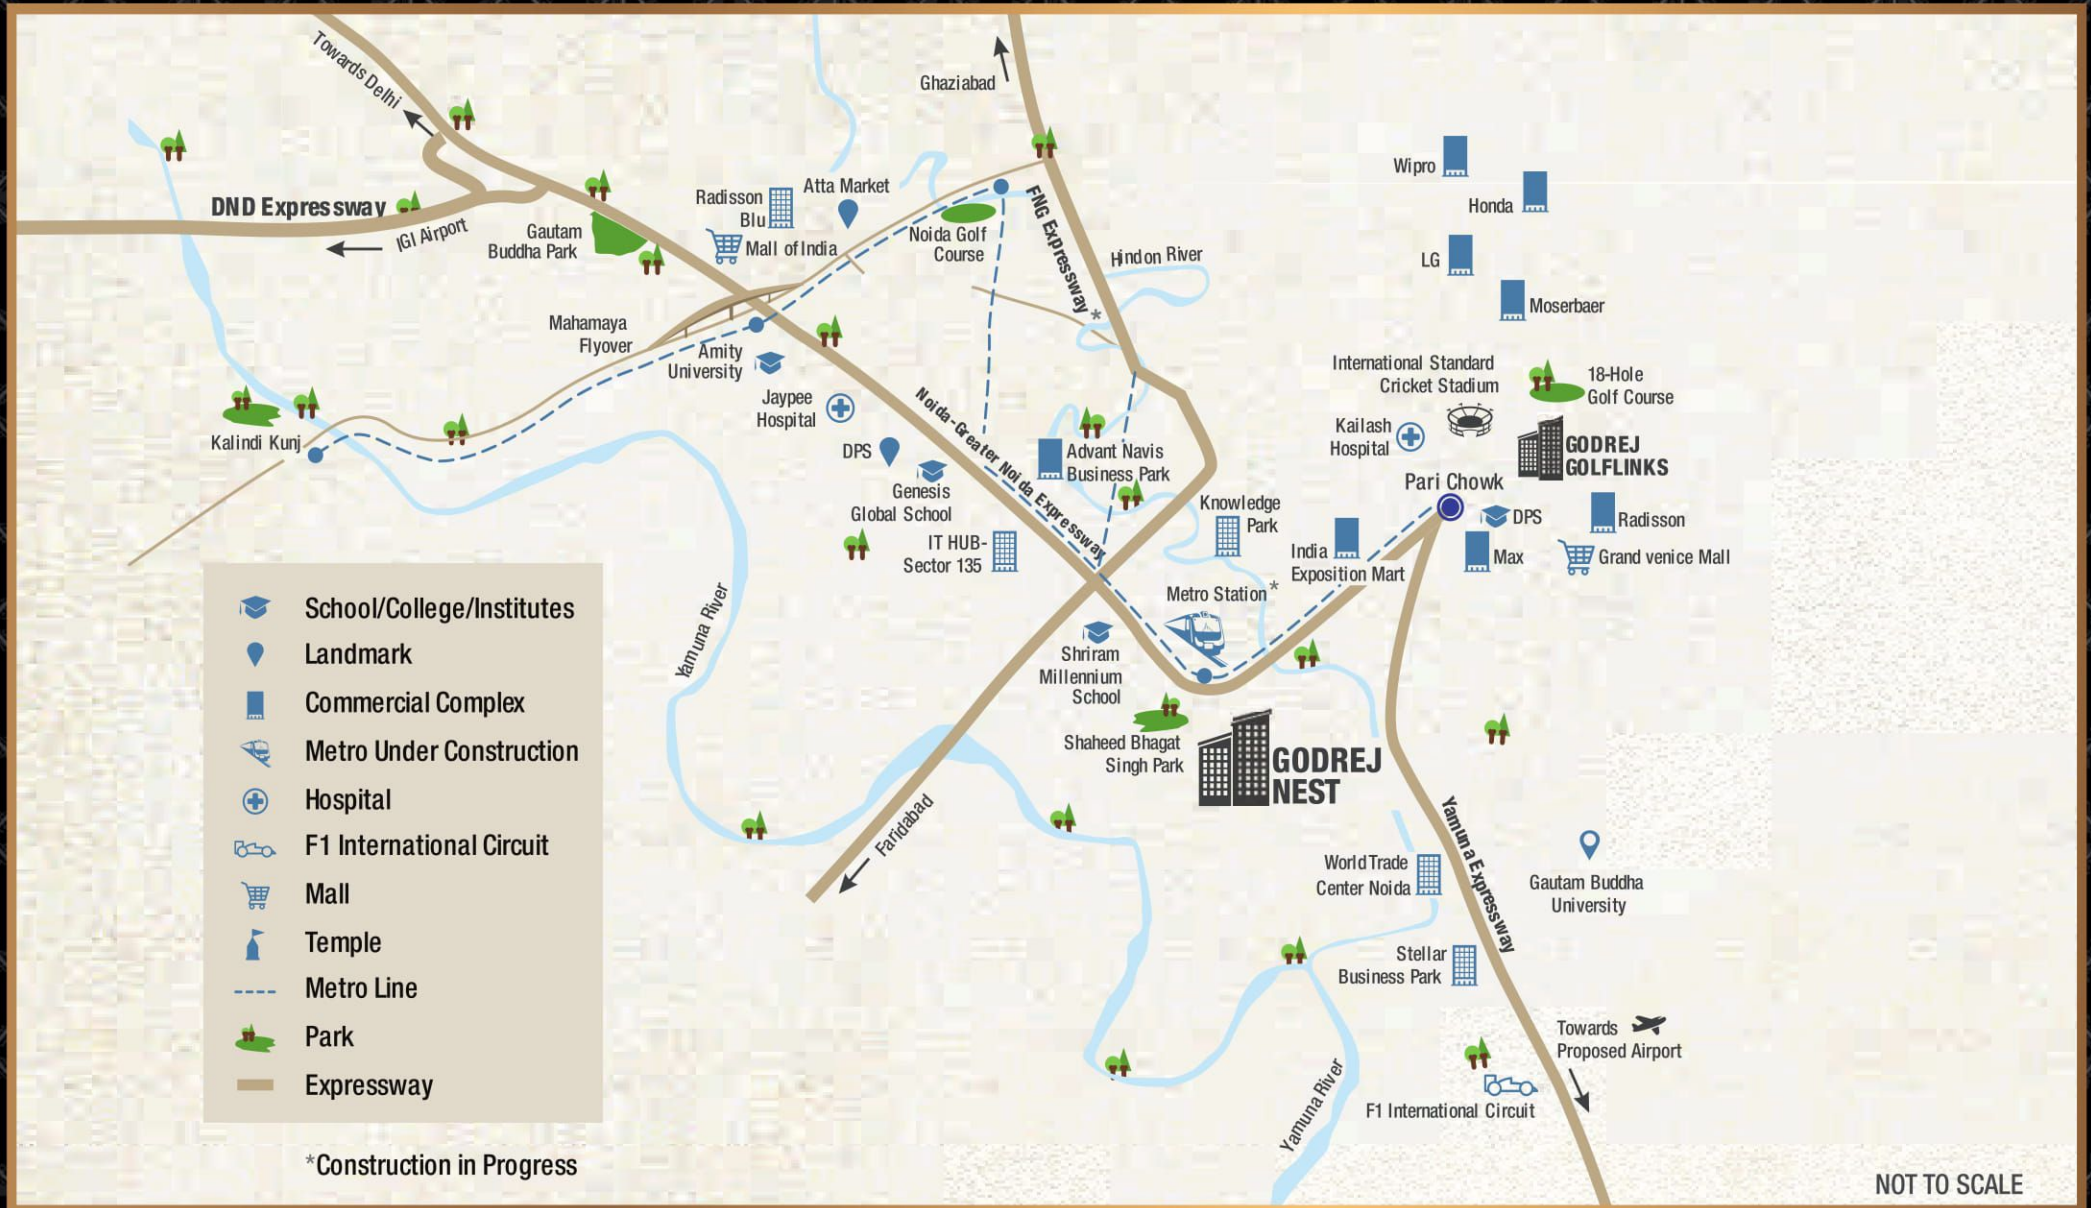

SOLITAIRE

GODREJ NEST, SECTOR 150, NOIDA

GODREJ NEST has been registered with Uttar Pradesh RERA Authority in two phases. Godrej Nest Phase -1 UPRERAPRJ13521 and Godrej Nest Phase-2 UPRERAPRJ14252; website- <http://up-rera.in>
The two towers situated in Godrej Nest Phase-2 are being marketed as "Solitaire" and have been approved as Tower B1 and B2 in the sanctioned building plan dated 30.09.2016 bearing No. IV-1490/929

INTRODUCING 24X7

PRIVILEGED LIVING

LOCATION MAP

- School/College/Institutes
- Landmark
- Commercial Complex
- Metro Under Construction
- Hospital
- F1 International Circuit
- Mall
- Temple
- Metro Line
- Park
- Expressway

*Construction in Progress

NOT TO SCALE

CONNECTIVITY

UPCOMING METRO
CONNECTIVITY TO
CONNAUGHT PLACE,
IGI AIRPORT, NDLS
AND GURGAON

SEAMLESS CONNECTIVITY
FROM PROPOSED
INTERNATIONAL AIRPORT

SIGNAL FREE CONNECTIVITY
TO DELHI VIA NOIDA -
GR. NOIDA E-WAY