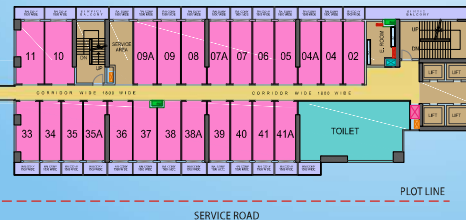

WING - B

WING - B

WING - A

130 MTR. ROAD

GAUR CITY CENTER

GAUR CHOWK, GR. NOIDA (W)

LAYOUT PLAN

8TH FLOOR (ELECTRONIC BAZAAR)

WING - A

SERVICE ROAD

WING - B

WING - B

GAUR CITY CENTER

GAUR CHOWK, GR. NOIDA (W)

LAYOUT PLAN

9TH & 10TH FLOOR (ELECTRONIC BAZAR)

WING - A

130 MTR. ROAD