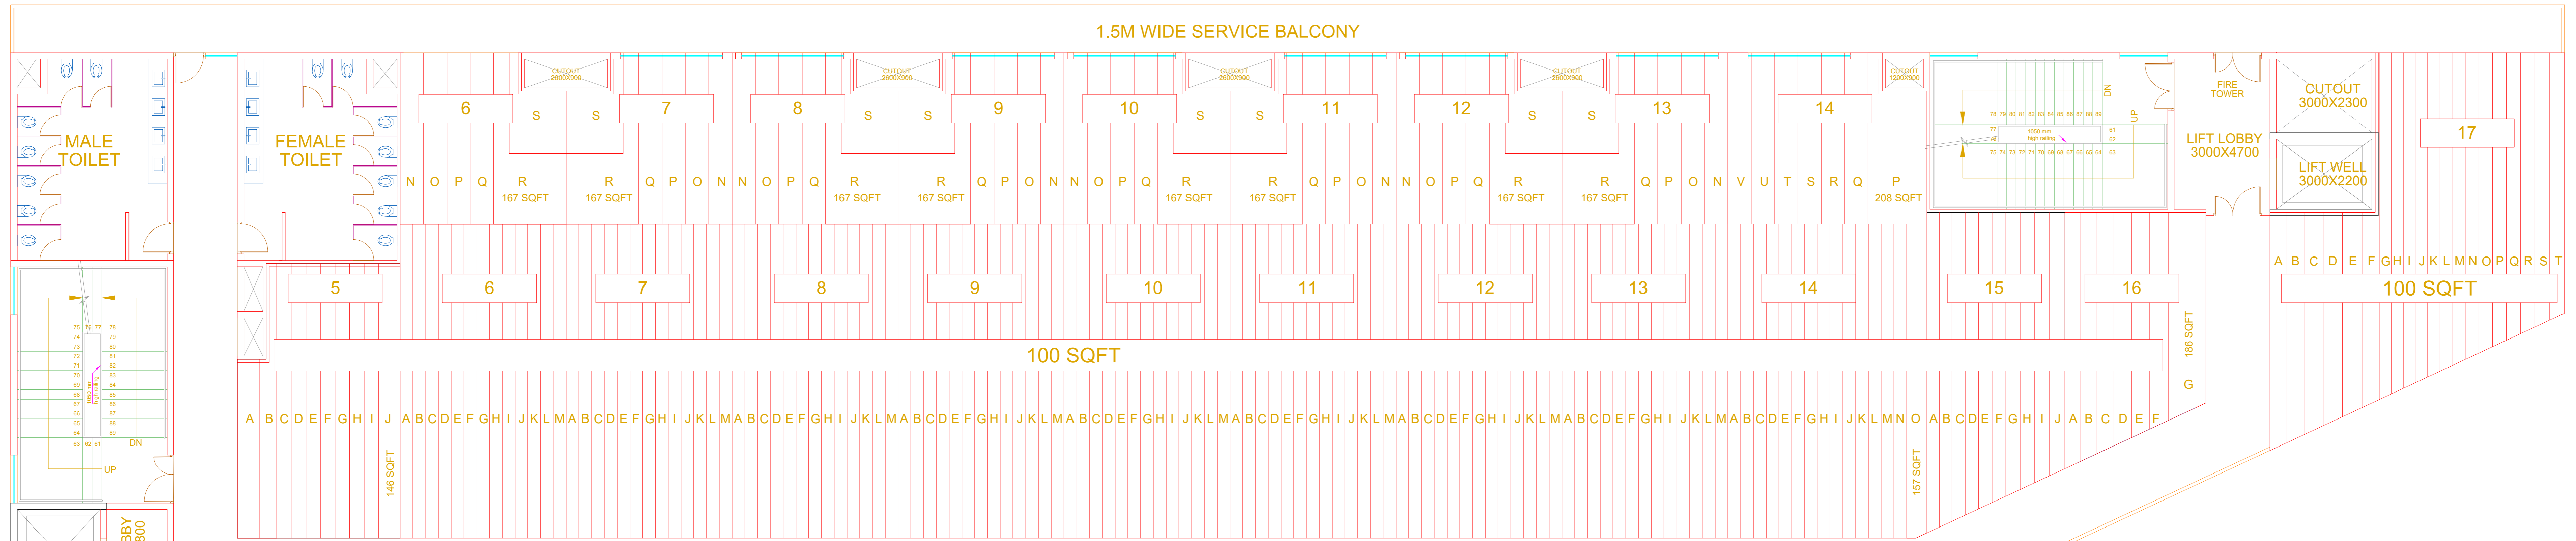

VIBE

WELLNESS

1.5M WIDE SERVICE BALCONY

CORRIDOR

WELLNESS

SECOND FLOOR