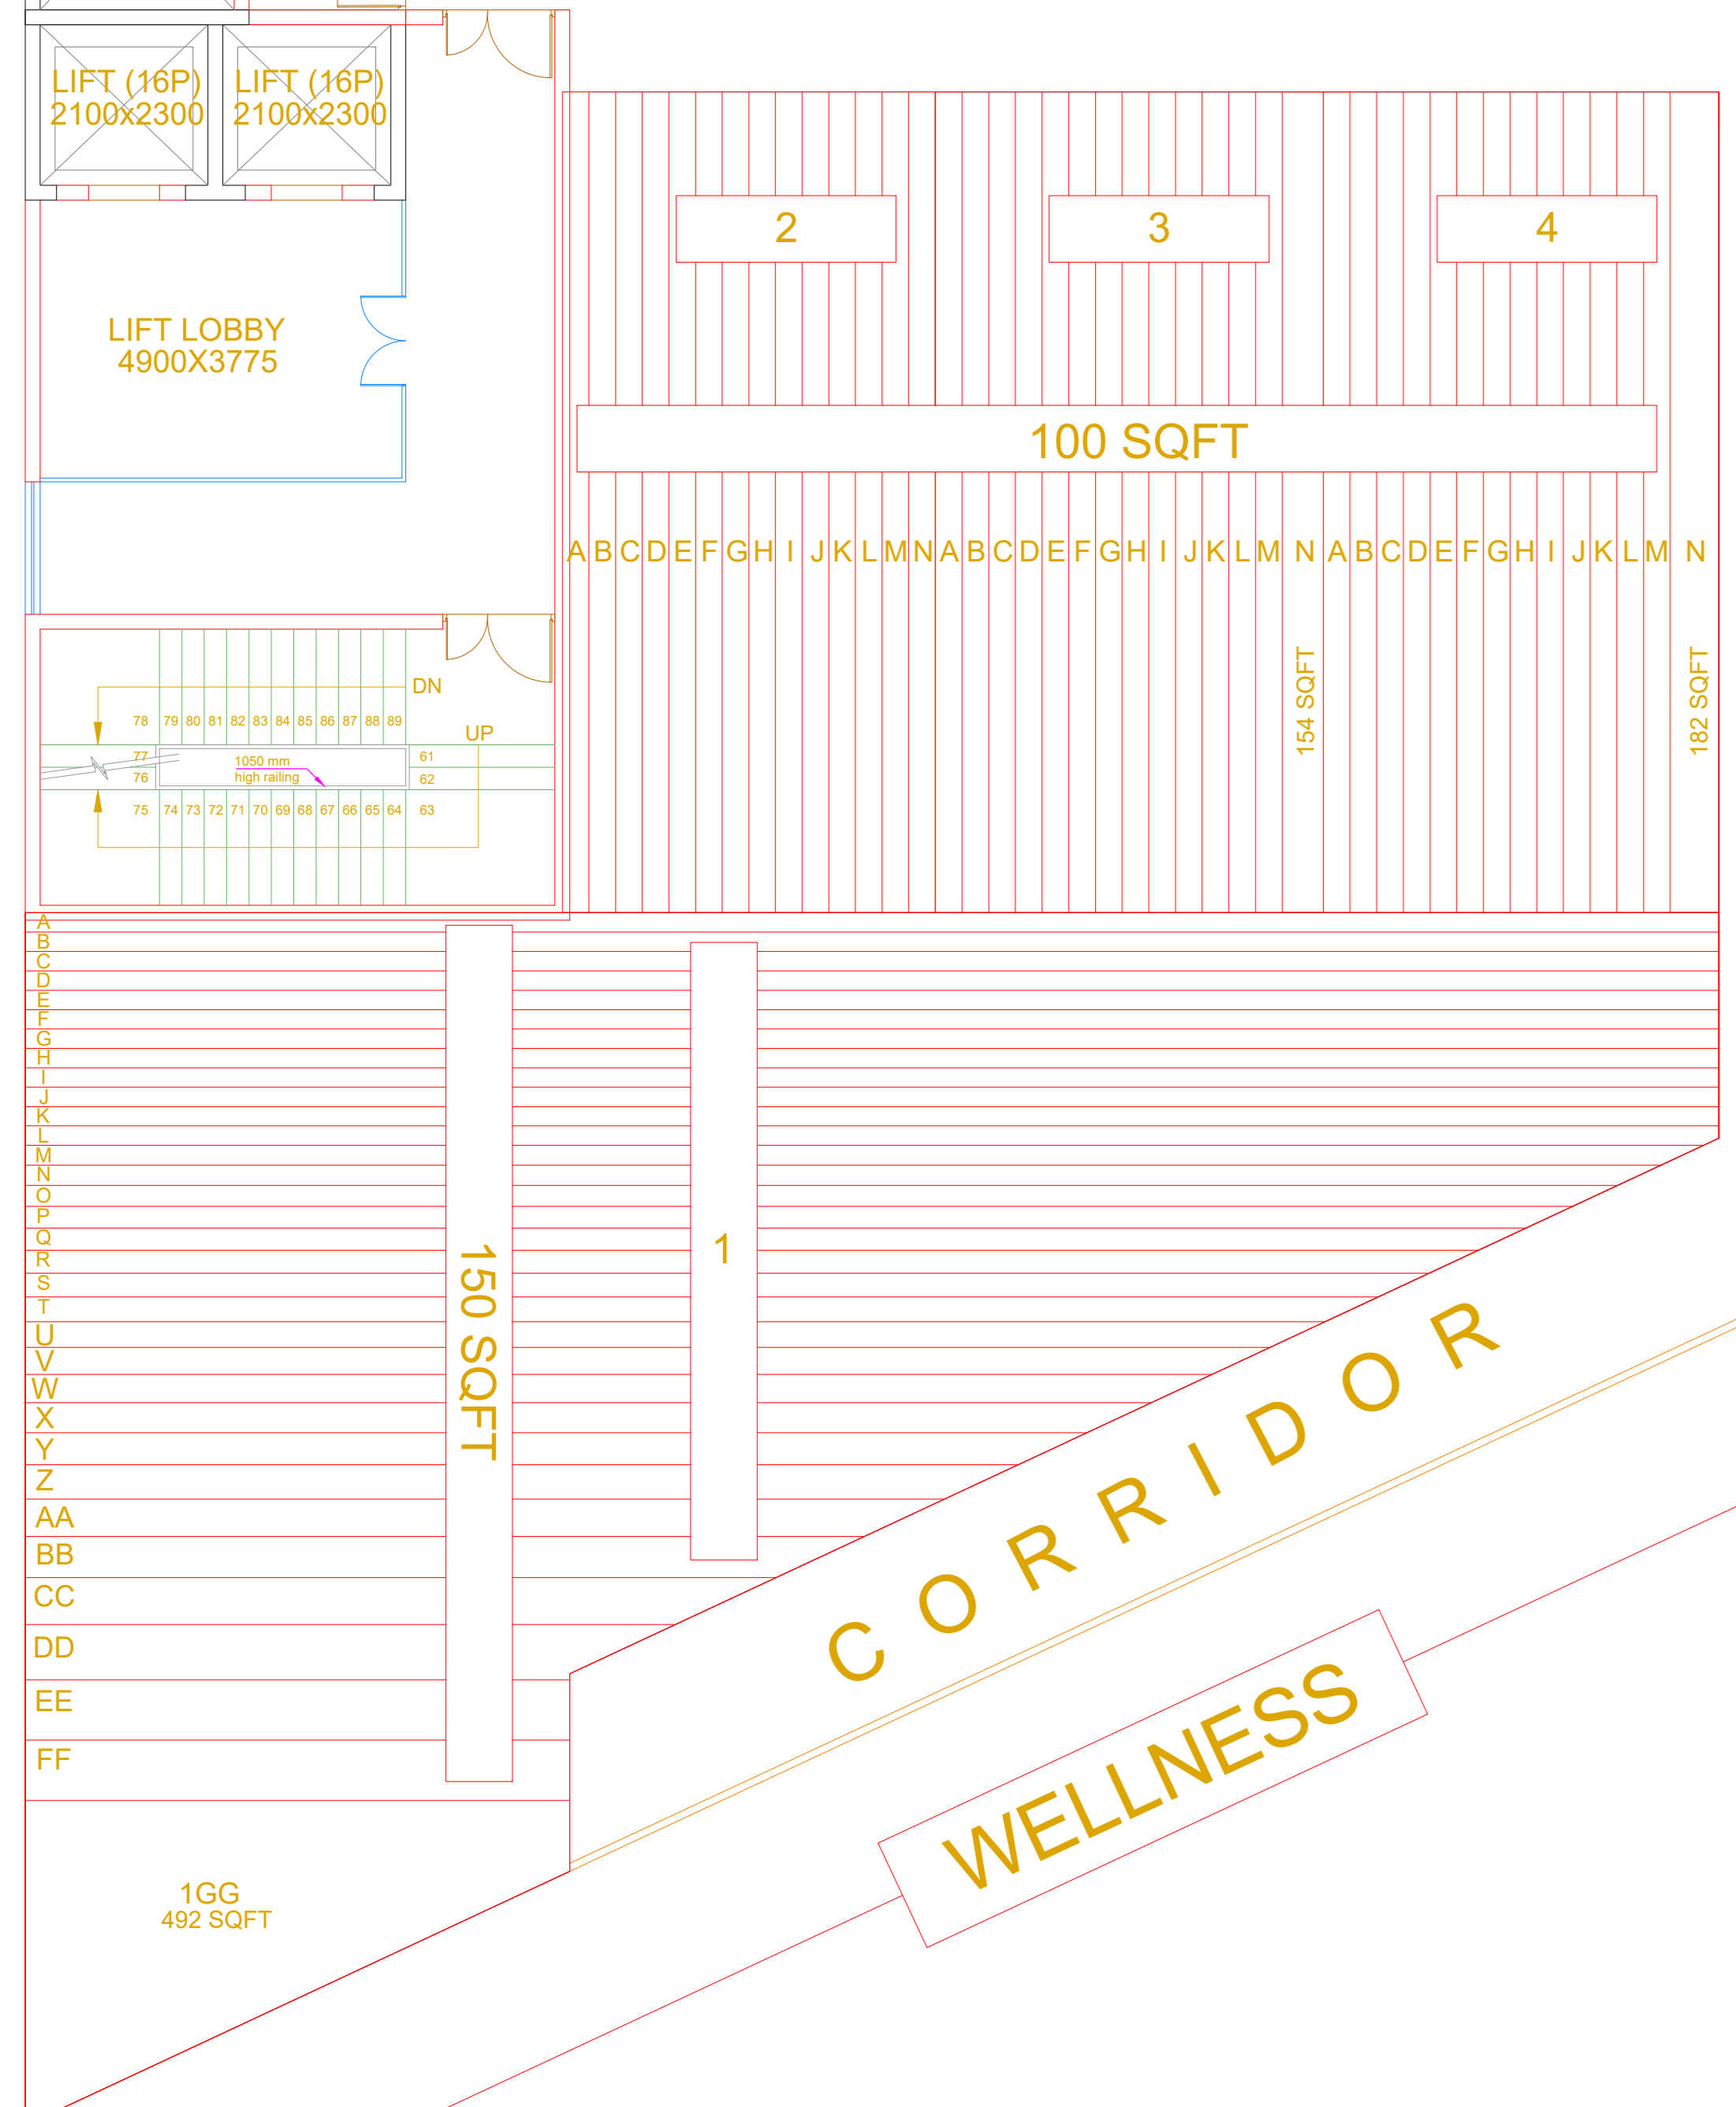

VIBE

WELLNESS

1.5M WIDE SERVICE BALCONY

CORRIDOR

WELLNESS

SECOND FLOOR