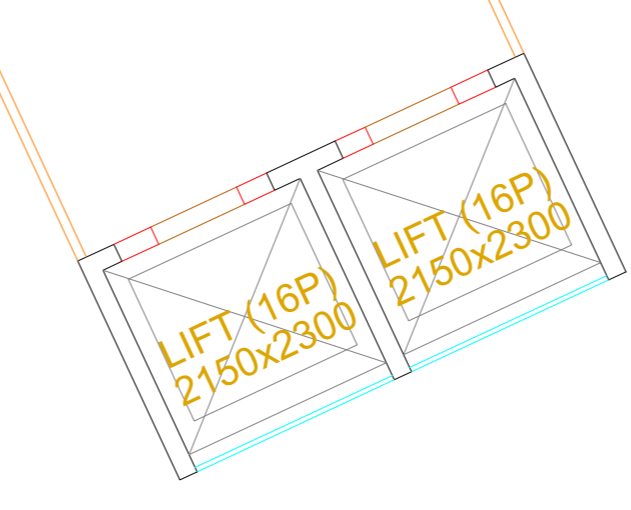

VIBE

WELLNESS

1.5M WIDE SERVICE BALCONY

CORRIDOR

WELLNESS

SECOND FLOOR